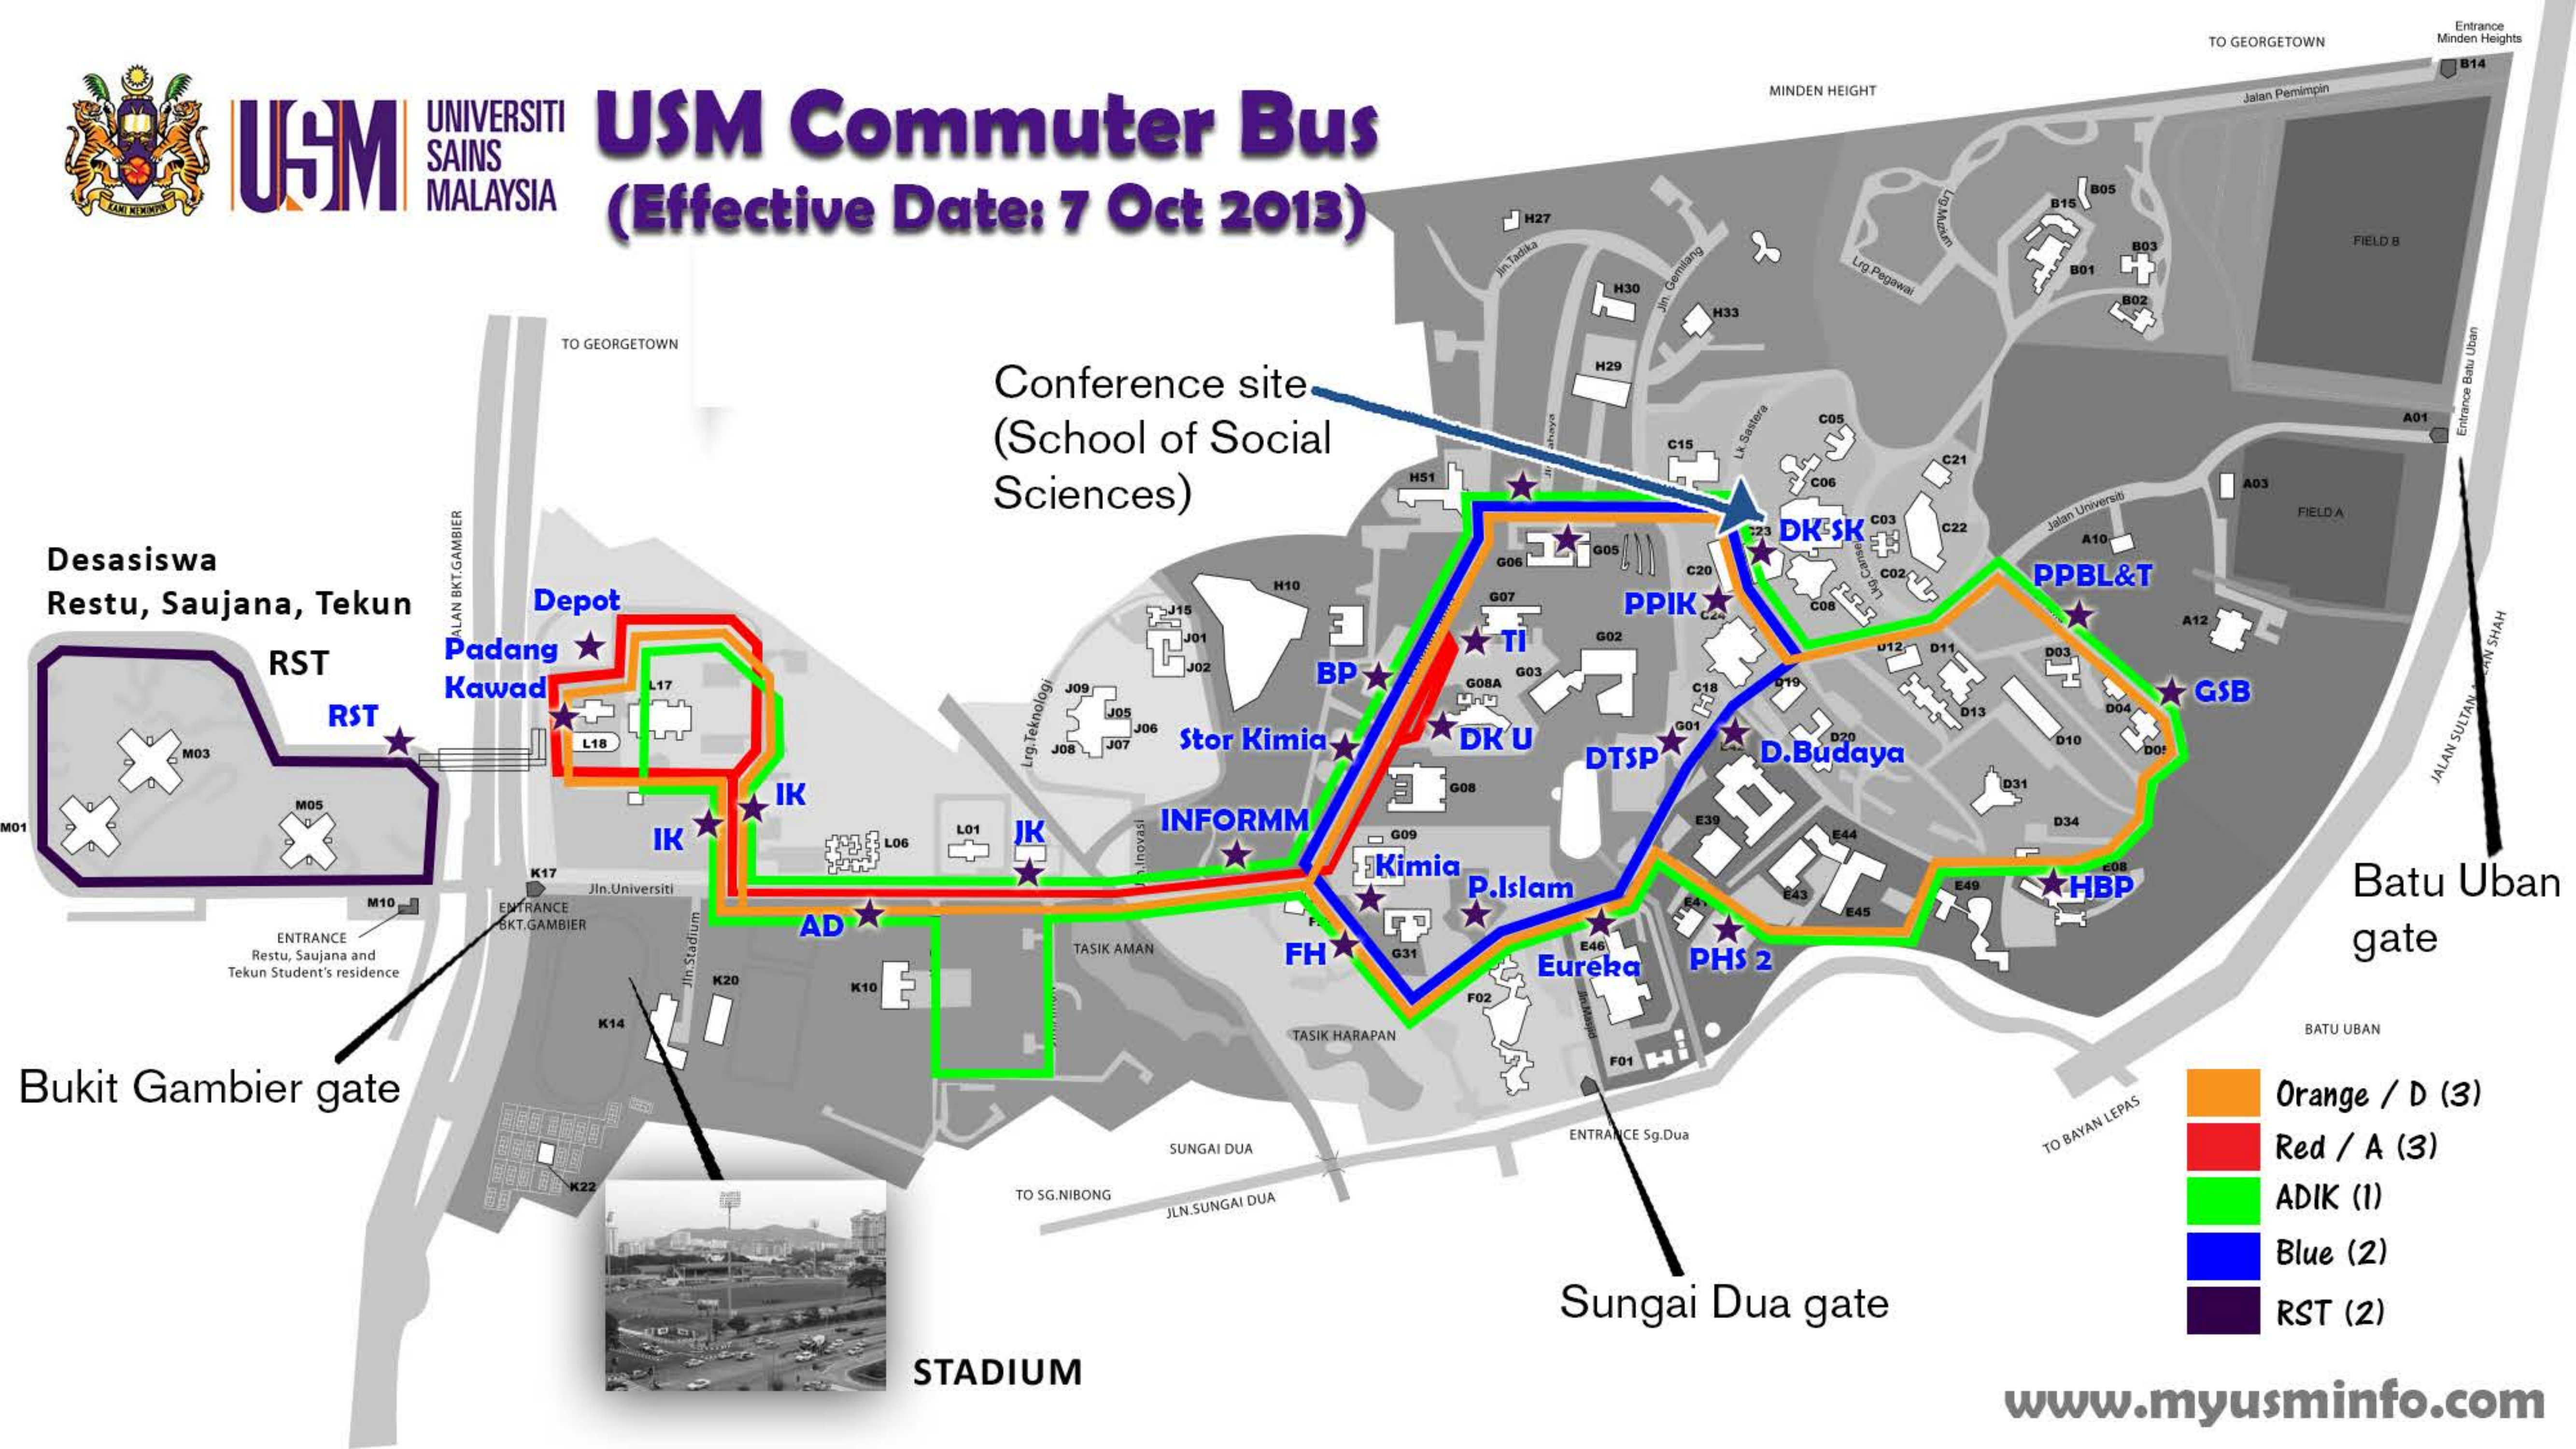

**UNIVERSITI SAINS MALAYSIA**

# USM Commuter Bus (Effective Date: 7 Oct 2013)

- Orange / D (3)
- Red / A (3)
- ADIK (1)
- Blue (2)
- RST (2)